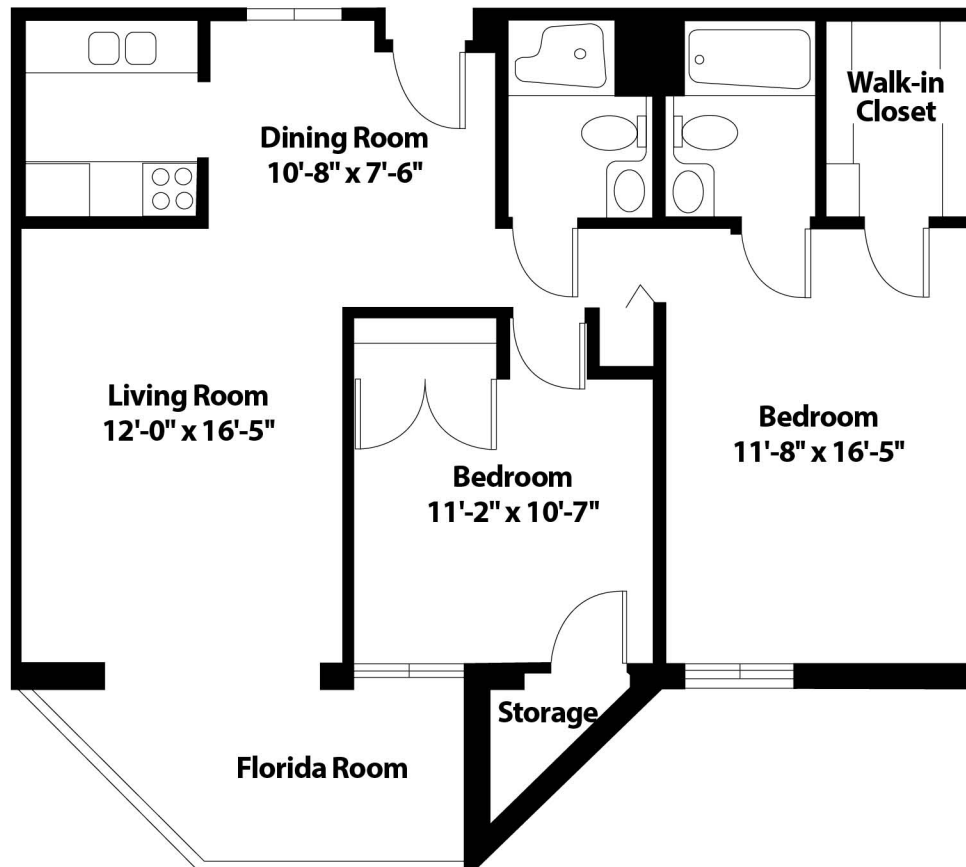

# Two-Bedroom Traditional

900 sq. ft.

All dimensions, features and specifications are approximate and subject to change without notice.

1717 Homewood Boulevard  
Delray Beach, FL 33445

**561.272.9600**

**AbbeyDelraySouth.com**