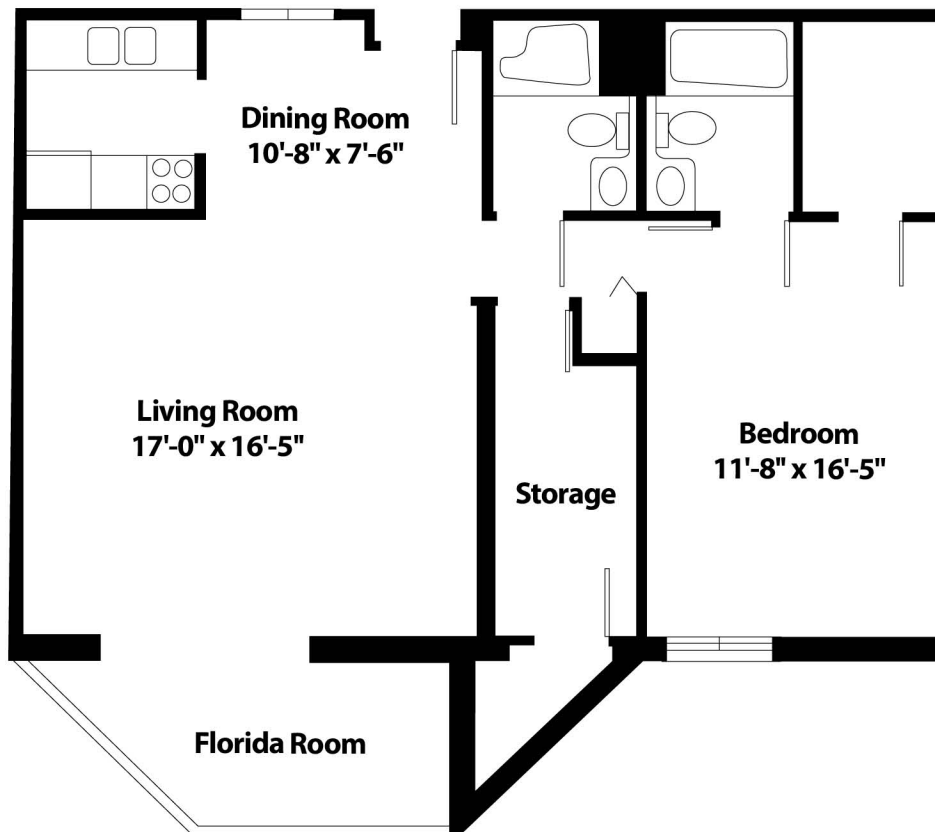

One-Bedroom Regency

900 sq. ft.

All dimensions, features and specifications are approximate and subject to change without notice.

1717 Homewood Boulevard
Delray Beach, FL 33445

561.272.9600

AbbeyDelraySouth.com